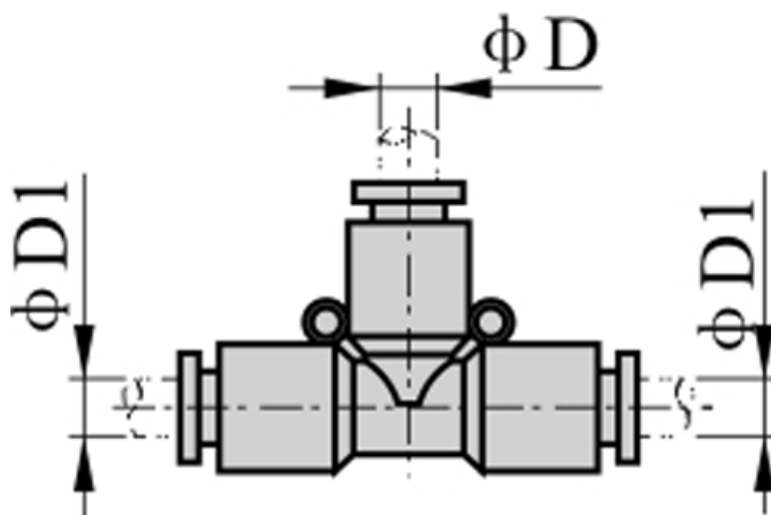

Data Sheet

Article number: 58EPE6

Description: Fitting EPE6 Tee connector
tube diameter 6 - 6

Measures

D = 6

D1 = 6